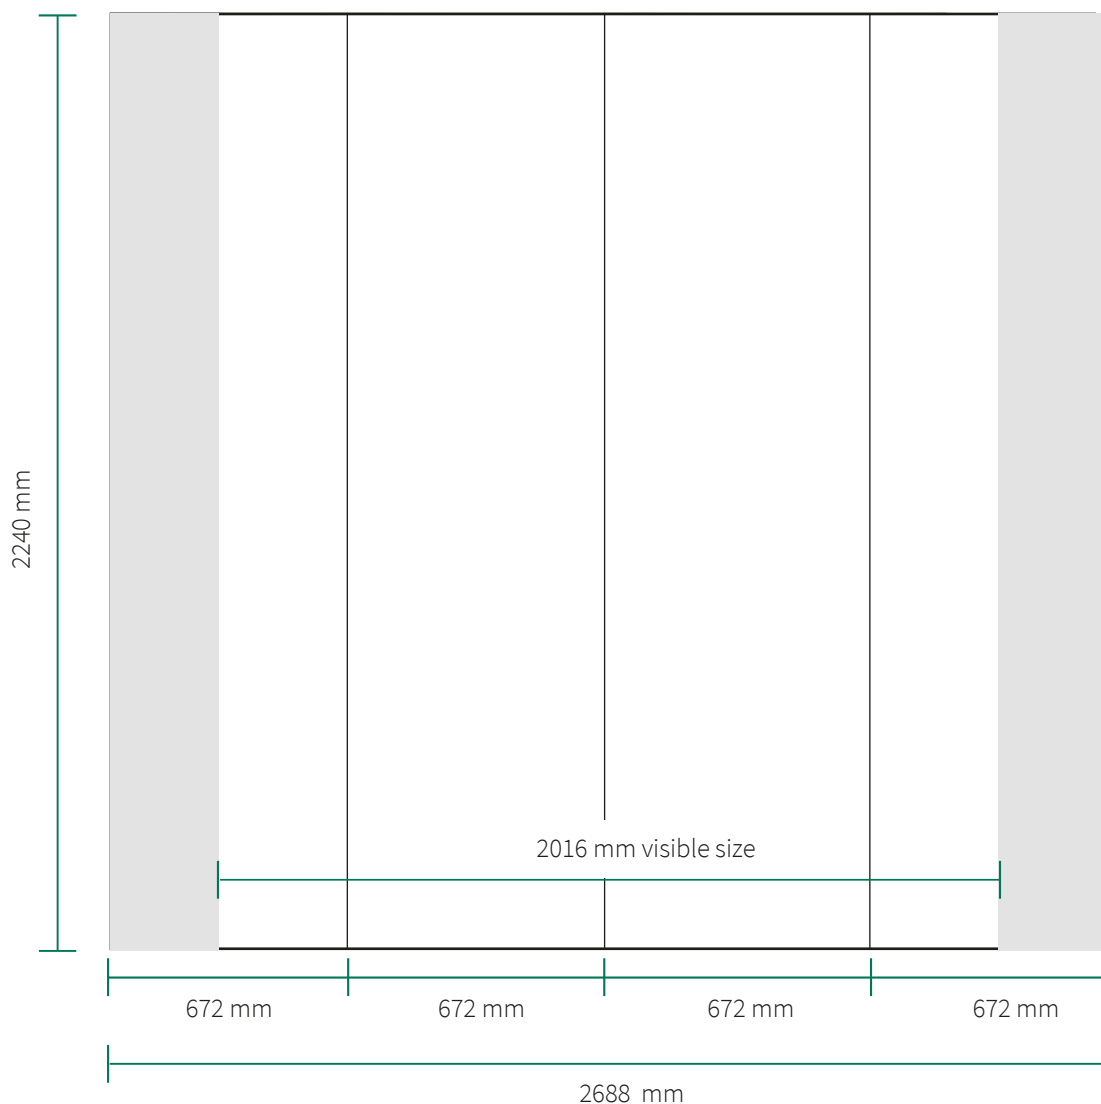

POP-UP MAGNETIC 2X3 CURVED

Print specifications

Total printsize: 2688 x 2240 mm
Visible size: 2016 x 2240 mm
Number of panels: 4
Printsize panels: 672 x 2240 mm

Prints for backside (optional)

Total printsize: 1630 x 2240 mm
Number of panels: 2

Actual size